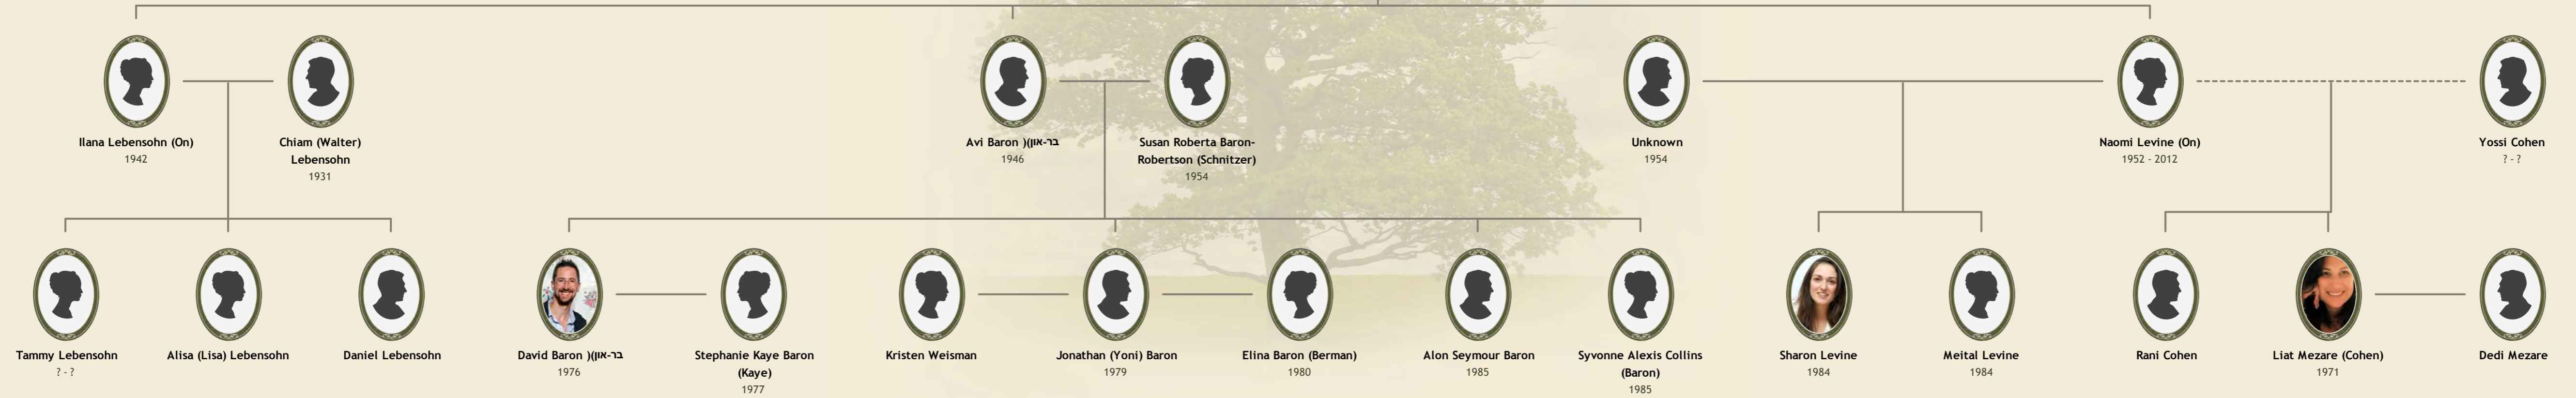

Zalman On Unreich Family Tree

Zalman Sigmund On Unreich
1912 - 1978

Gertrude (Gerty) Tova On (Unreich) (Sussmann)
1920 - 2008

Produced by MyHeritage